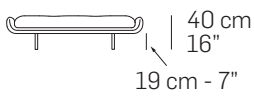

ACCESSORI LETTO / BED ACCESSORIES

PANCHE / BEDROOM BENCHES

8000

160 cm - 63"