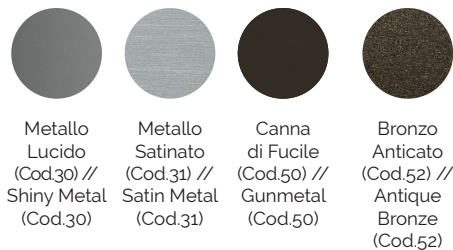

TIZIANO

Design Application N° BA2013O000017

Caratteristiche standard

- Struttura in legno e multistrato, molleggio seduta con cinghie elastiche.
- Imbottitura in poliuretano espanso ecologico a cellula aperta con densità differenziate.
- Rivestimento in pelle o tessuto. Tutti i rivestimenti sono fissi.
- Rivestimento in pelle con seduta trapuntata.
- Rivestimento in tessuto con seduta senza trapuntatura.
- Tutte le versioni contrassegnate dal simbolo "↑", sono dotate di poggiatesta regolabile manualmente.
- Piede in metallo Lucido (Cod.30), Satinato (Cod.31), Canna di fucile (Cod.50), Bronzo anticato (Cod.52).
- Cucitura Cod.03 per rivestimento in pelle e tessuto.
- Inserimento letto non possibile.
- Lato componibile non rifinito.

Caratteristiche optional su richiesta senza maggiorazione

- Seduta non trapuntata per versione in pelle.
- Disponibile con cucitura a contrasto, per la scelta del colore fare riferimento ai codici del campionario pelli.

Caratteristiche optional su richiesta con maggiorazione

- Solo per le versioni dove previsto, il lato componibile può essere rifinito.
- Solo per rivestimento in pelle e con maggiorazione del 10%, disponibile cucitura Cod.11 per schienale, seduta e bracciolo.
- Per il multi rivestimento il prezzo va incrementato del 7%. Per maggiori dettagli fare riferimento al paragrafo "NOTE" posto nelle prime pagine del listino.

Note

- Non è possibile applicare altre cuciture.
- Non è disponibile la cucitura Cod.11 per tutti i rivestimenti in tessuto.
- Per alcuni tessuti e velluti l'azienda si riserva di applicare la cucitura Cod.00 / Cod.03 (vedi immagine).

Standard features