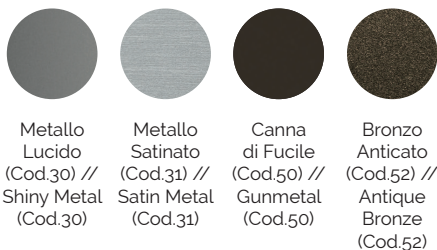

Notes

- All reclining versions are made and delivered as separate elements.
- Different stitchings not available.
- For some fabrics and velvets production dept. must apply the stitching Cod.00 / Cod.03 (as per picture below).

Metallo Lucido (Cod.30) // Shiny Metal (Cod.30)
Metallo Satinato (Cod.31) // Satin Metal (Cod.31)
Canna di Fucile (Cod.50) // Gunmetal (Cod.50)
Bronzo Anticato (Cod.52) // Antique Bronze (Cod.52)