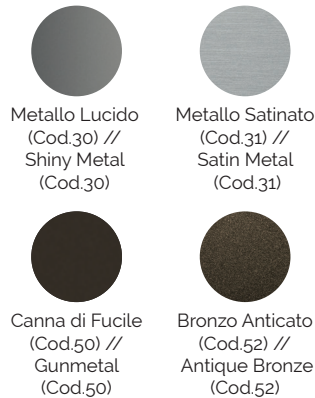

Optional features without any upcharge

- Contrast stitching available. Please refer to our leather collection for a thread color indication.

Optional features with upcharge

- Sectional sides finished (if possible).
- Headrest (Cod.9900) in eco-friendly open cell polyurethane foam and removable covering.
- 7% upcharge for combined coverings. Please refer to the notes at the beginning of pricelist.

Notes

- Different stitchings not available.
- For some fabrics and velvets production dept. must apply the stitching Cod.00 / Cod.03 (as per picture below).

Piede in metallo // Metal legs

Metallo Lucido (Cod.30) // Shiny Metal (Cod.30)